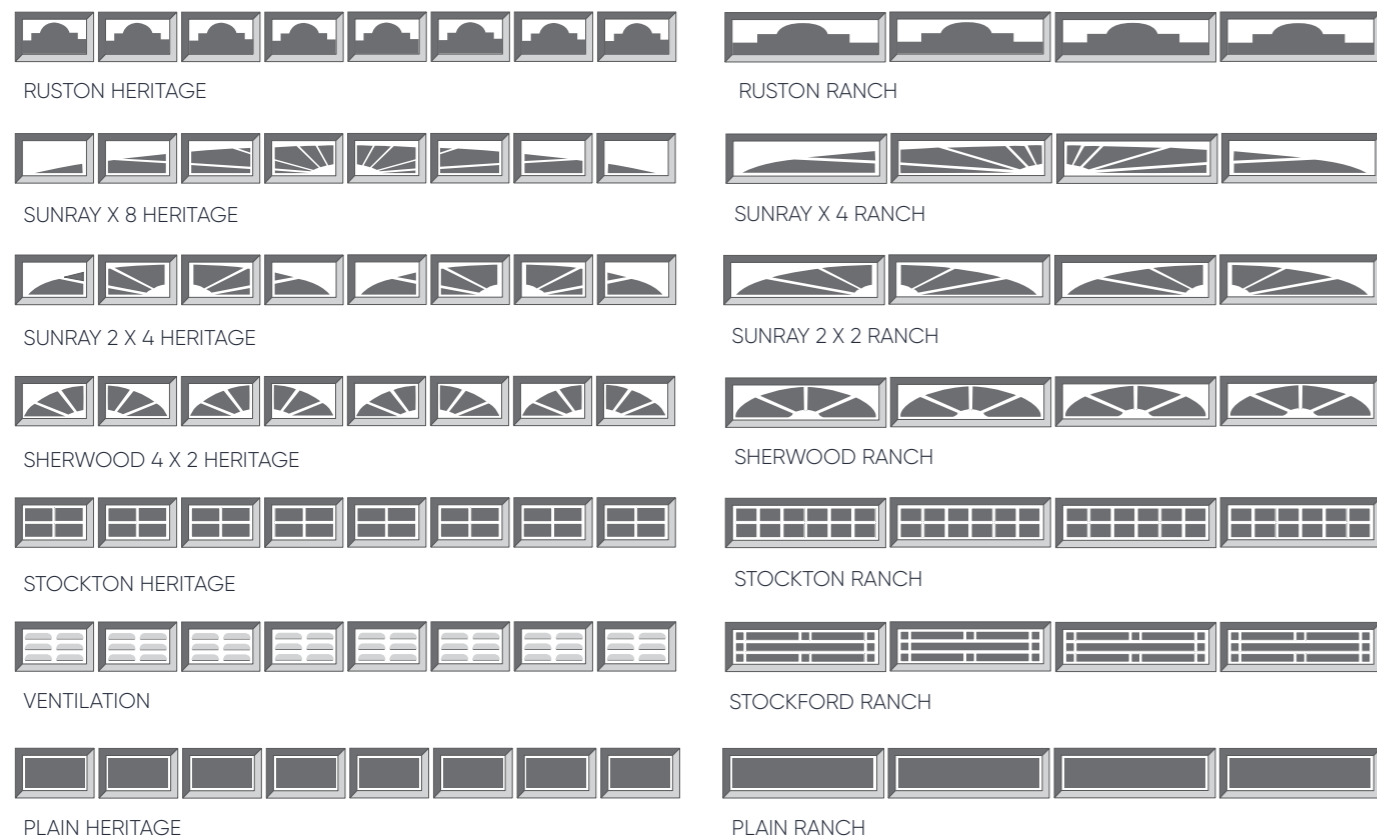

Flatline Sectional Garage Door in Colorbond® Surfmist®

Colorbond® Sectional Doors

Enhance the exterior of your home with a garage door that will compliment any style of architecture. Our Steel-Line range of garage door styles to suit the unique characteristics of your home.

Sectional garage doors have exceptional weather-resistant qualities. They are resilient against normal wind and dust conditions and come with heavy duty aluminium bottom rails containing PVC weather seals, so you can trust that the precious contents of your garage are protected at all times.

Fingerproof safety standard.

Profile Options

Window Options

NOTE: Garage door windows are not suitable for cyclonic areas.

Colour Options

| Colorbond® Standard Colours

| Colorbond® Matt Range

| Timber Selection*

NOTE: Woodgrain finish is standard for standard colour, timber selection sectional doors. * Smooth finish is not available. Refer to page 50 to view our secondary Colorbond® Colours