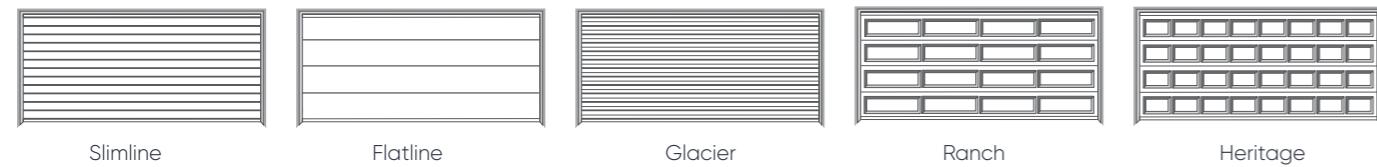

Flatline Sectional Garage Door in Colorbond® Surfmist®

Profile Options